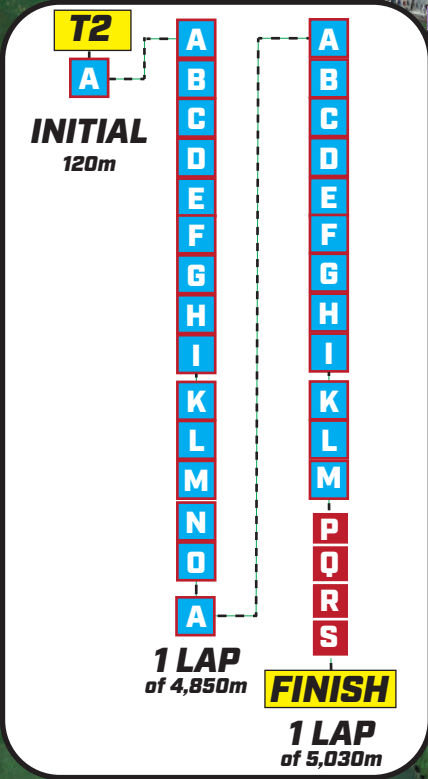

TRIATHY
FORTITUDINE-VINCIMUS
1st JUNE 2024